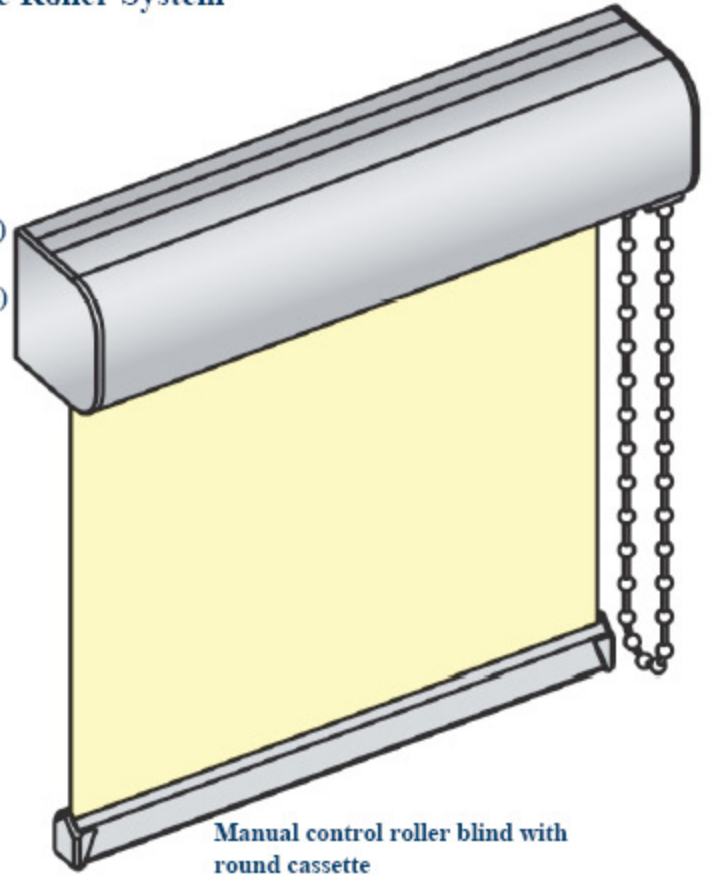

# HELIX-X-SCREEN

## Verosol Cassette - Single Roller System

### Specifications

<b>Roller blind width:</b>	max. 2.47 m / 97.25" (depending on the fabric)
<b>Roller blind height:</b>	max. 3.00 m / 118" (depending on the fabric)
<b>Operation:</b>	Standard: nickel plated steel or plastic bead chain (Optional: motor system)
<b>Operation side:</b>	Optional left or right
<b>Operation height:</b>	Standard dimension = roller blind height x 0.75
<b>Profile Colour:</b>	Aluminium

#### Mounting

Various fixed brackets and block holders are available for simple mounting of the pre-assembled roller blind on the wall, on the ceiling, in the window jamb or on the wing of a window. Standard: Wall or ceiling mounting with clip.